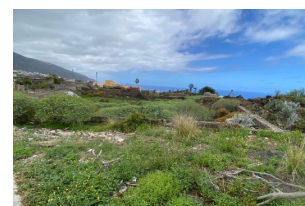

Land in Puerto de la Cruz

140.000 € In Vendita

Basic Facts

Tipo: Land

Superficie Totale: 1180 m²

Data di aggiunta: 12/04/24

Descrizione

Unconsolidated urban land for sale in Puerto de la Cruz, close to the motorway, shopping center, schools and supermarkets. Total surface 1,180m².